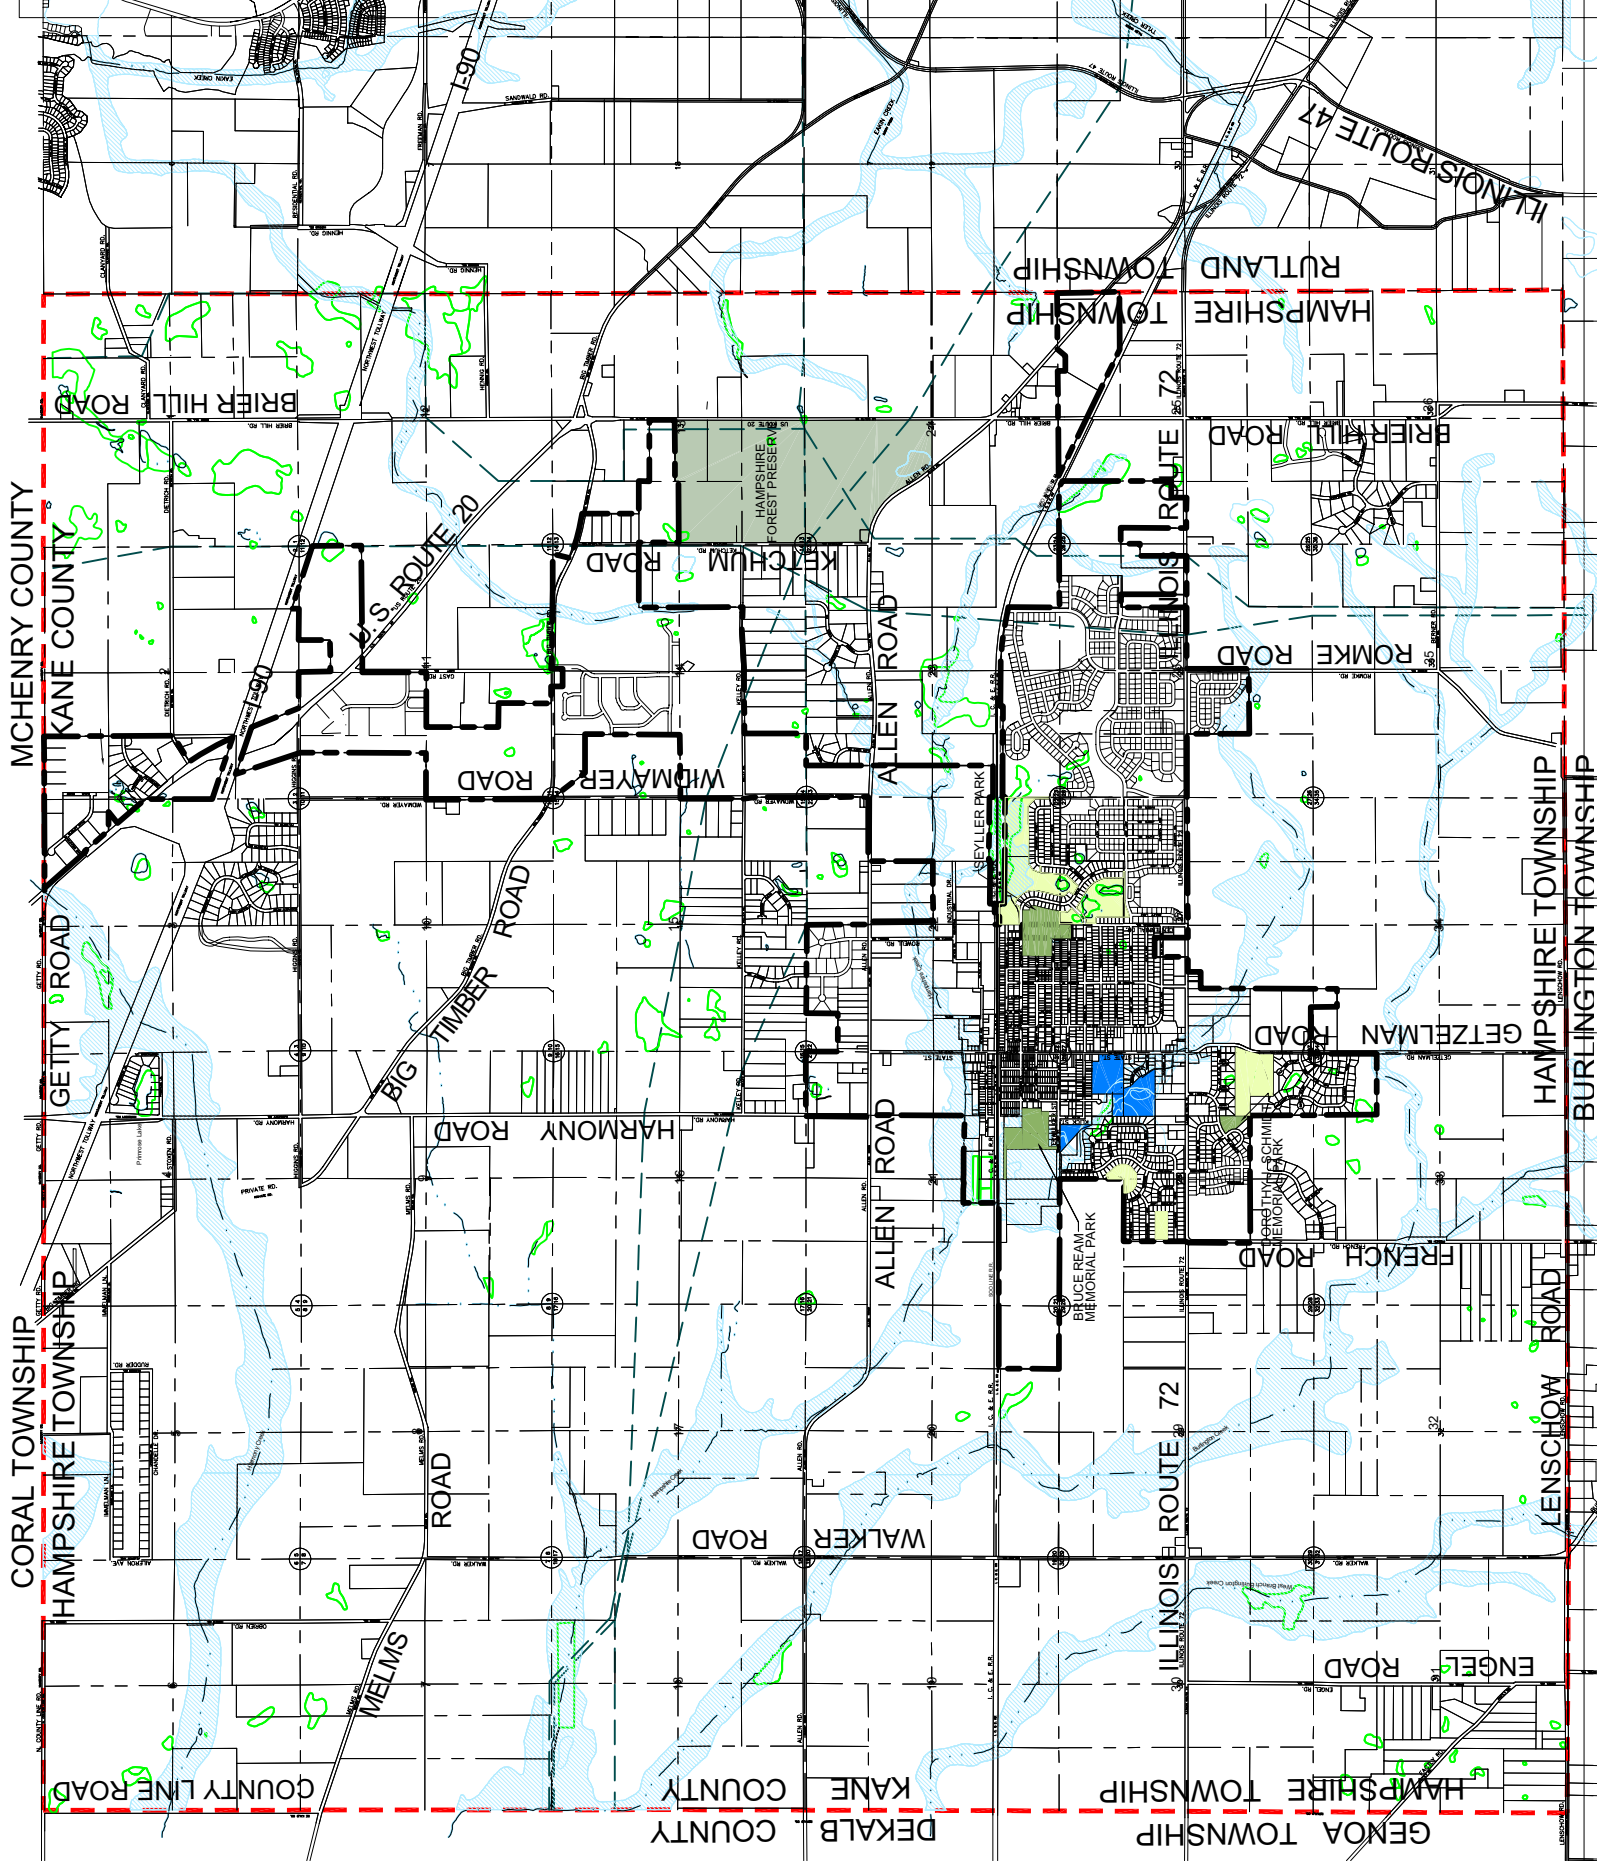

## Park District Map

Figure 1-3

### Boundaries

- - - Hampshire Township Park District Boundary
- Hampshire Corporate Limits

### Other

- Existing Hampshire Township Park District Parks
- Open Space
- Existing School Sites
- Kane County Forest Preserve District
- 100 Year Floodplain
- 500 Year Floodplain
- Wetland
- Stream
- Pipeline

Scale 1" = 4000'

Base Map prepared by:  
Engineering Enterprises, Inc.  
Consulting Engineer